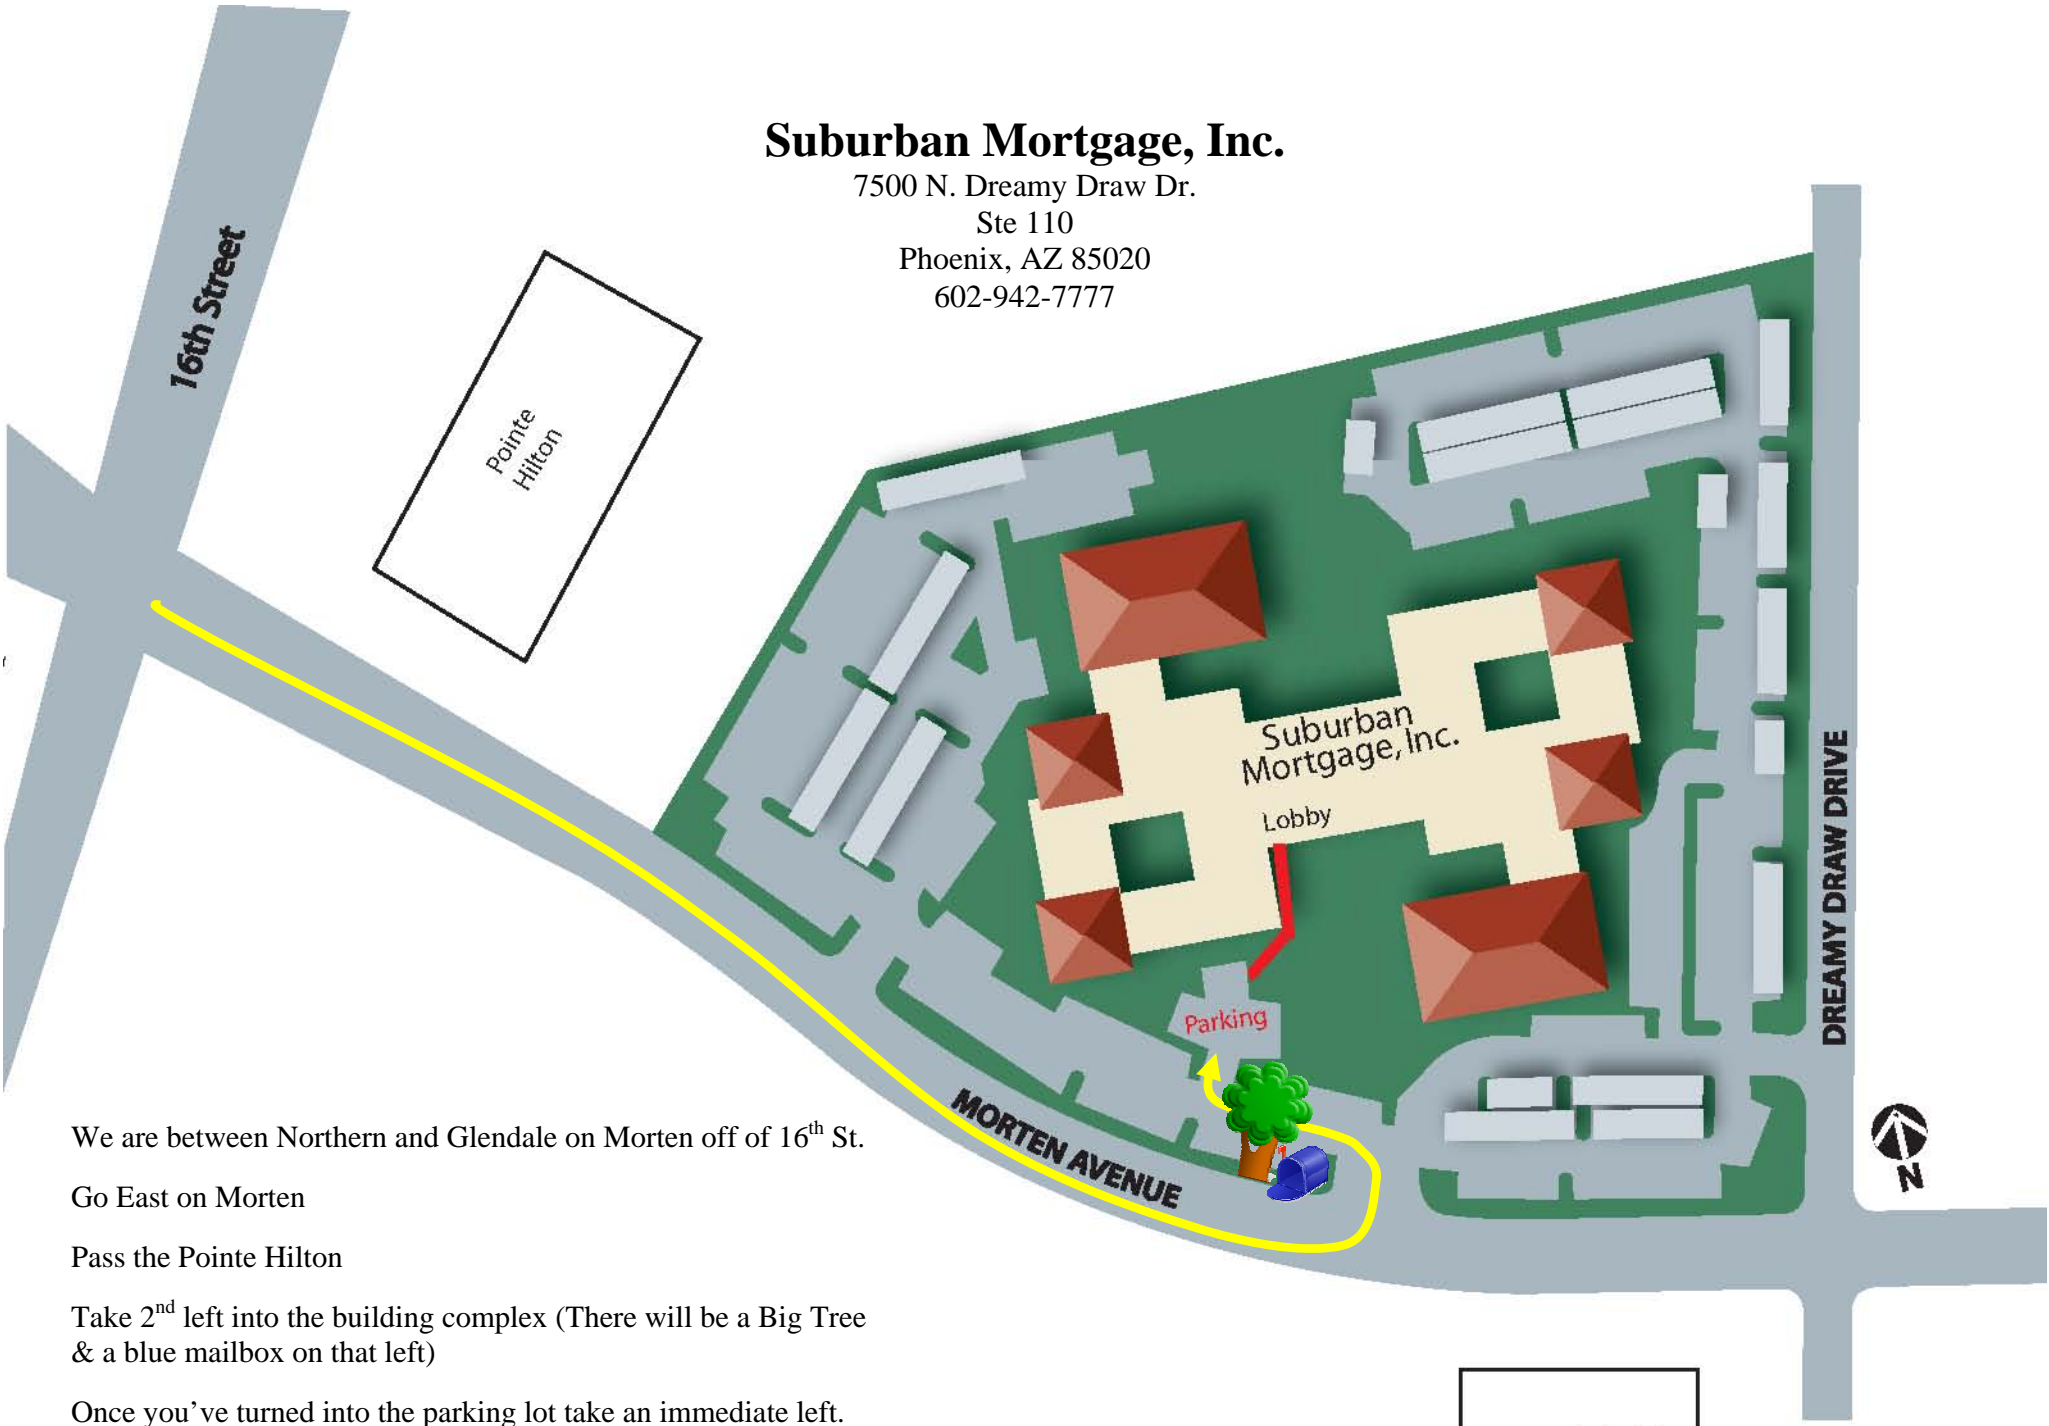

Suburban Mortgage, Inc.

7500 N. Dreamy Draw Dr.
Ste 110
Phoenix, AZ 85020
602-942-7777

We are between Northern and Glendale on Morten off of 16th St.

Go East on Morten

Pass the Pointe Hilton

Take 2nd left into the building complex (There will be a Big Tree & a blue mailbox on that left)

Once you've turned into the parking lot take an immediate left.

Then you will take your first right into parking area

We are on the first floor.

Aunt Chilada's
Restaurant